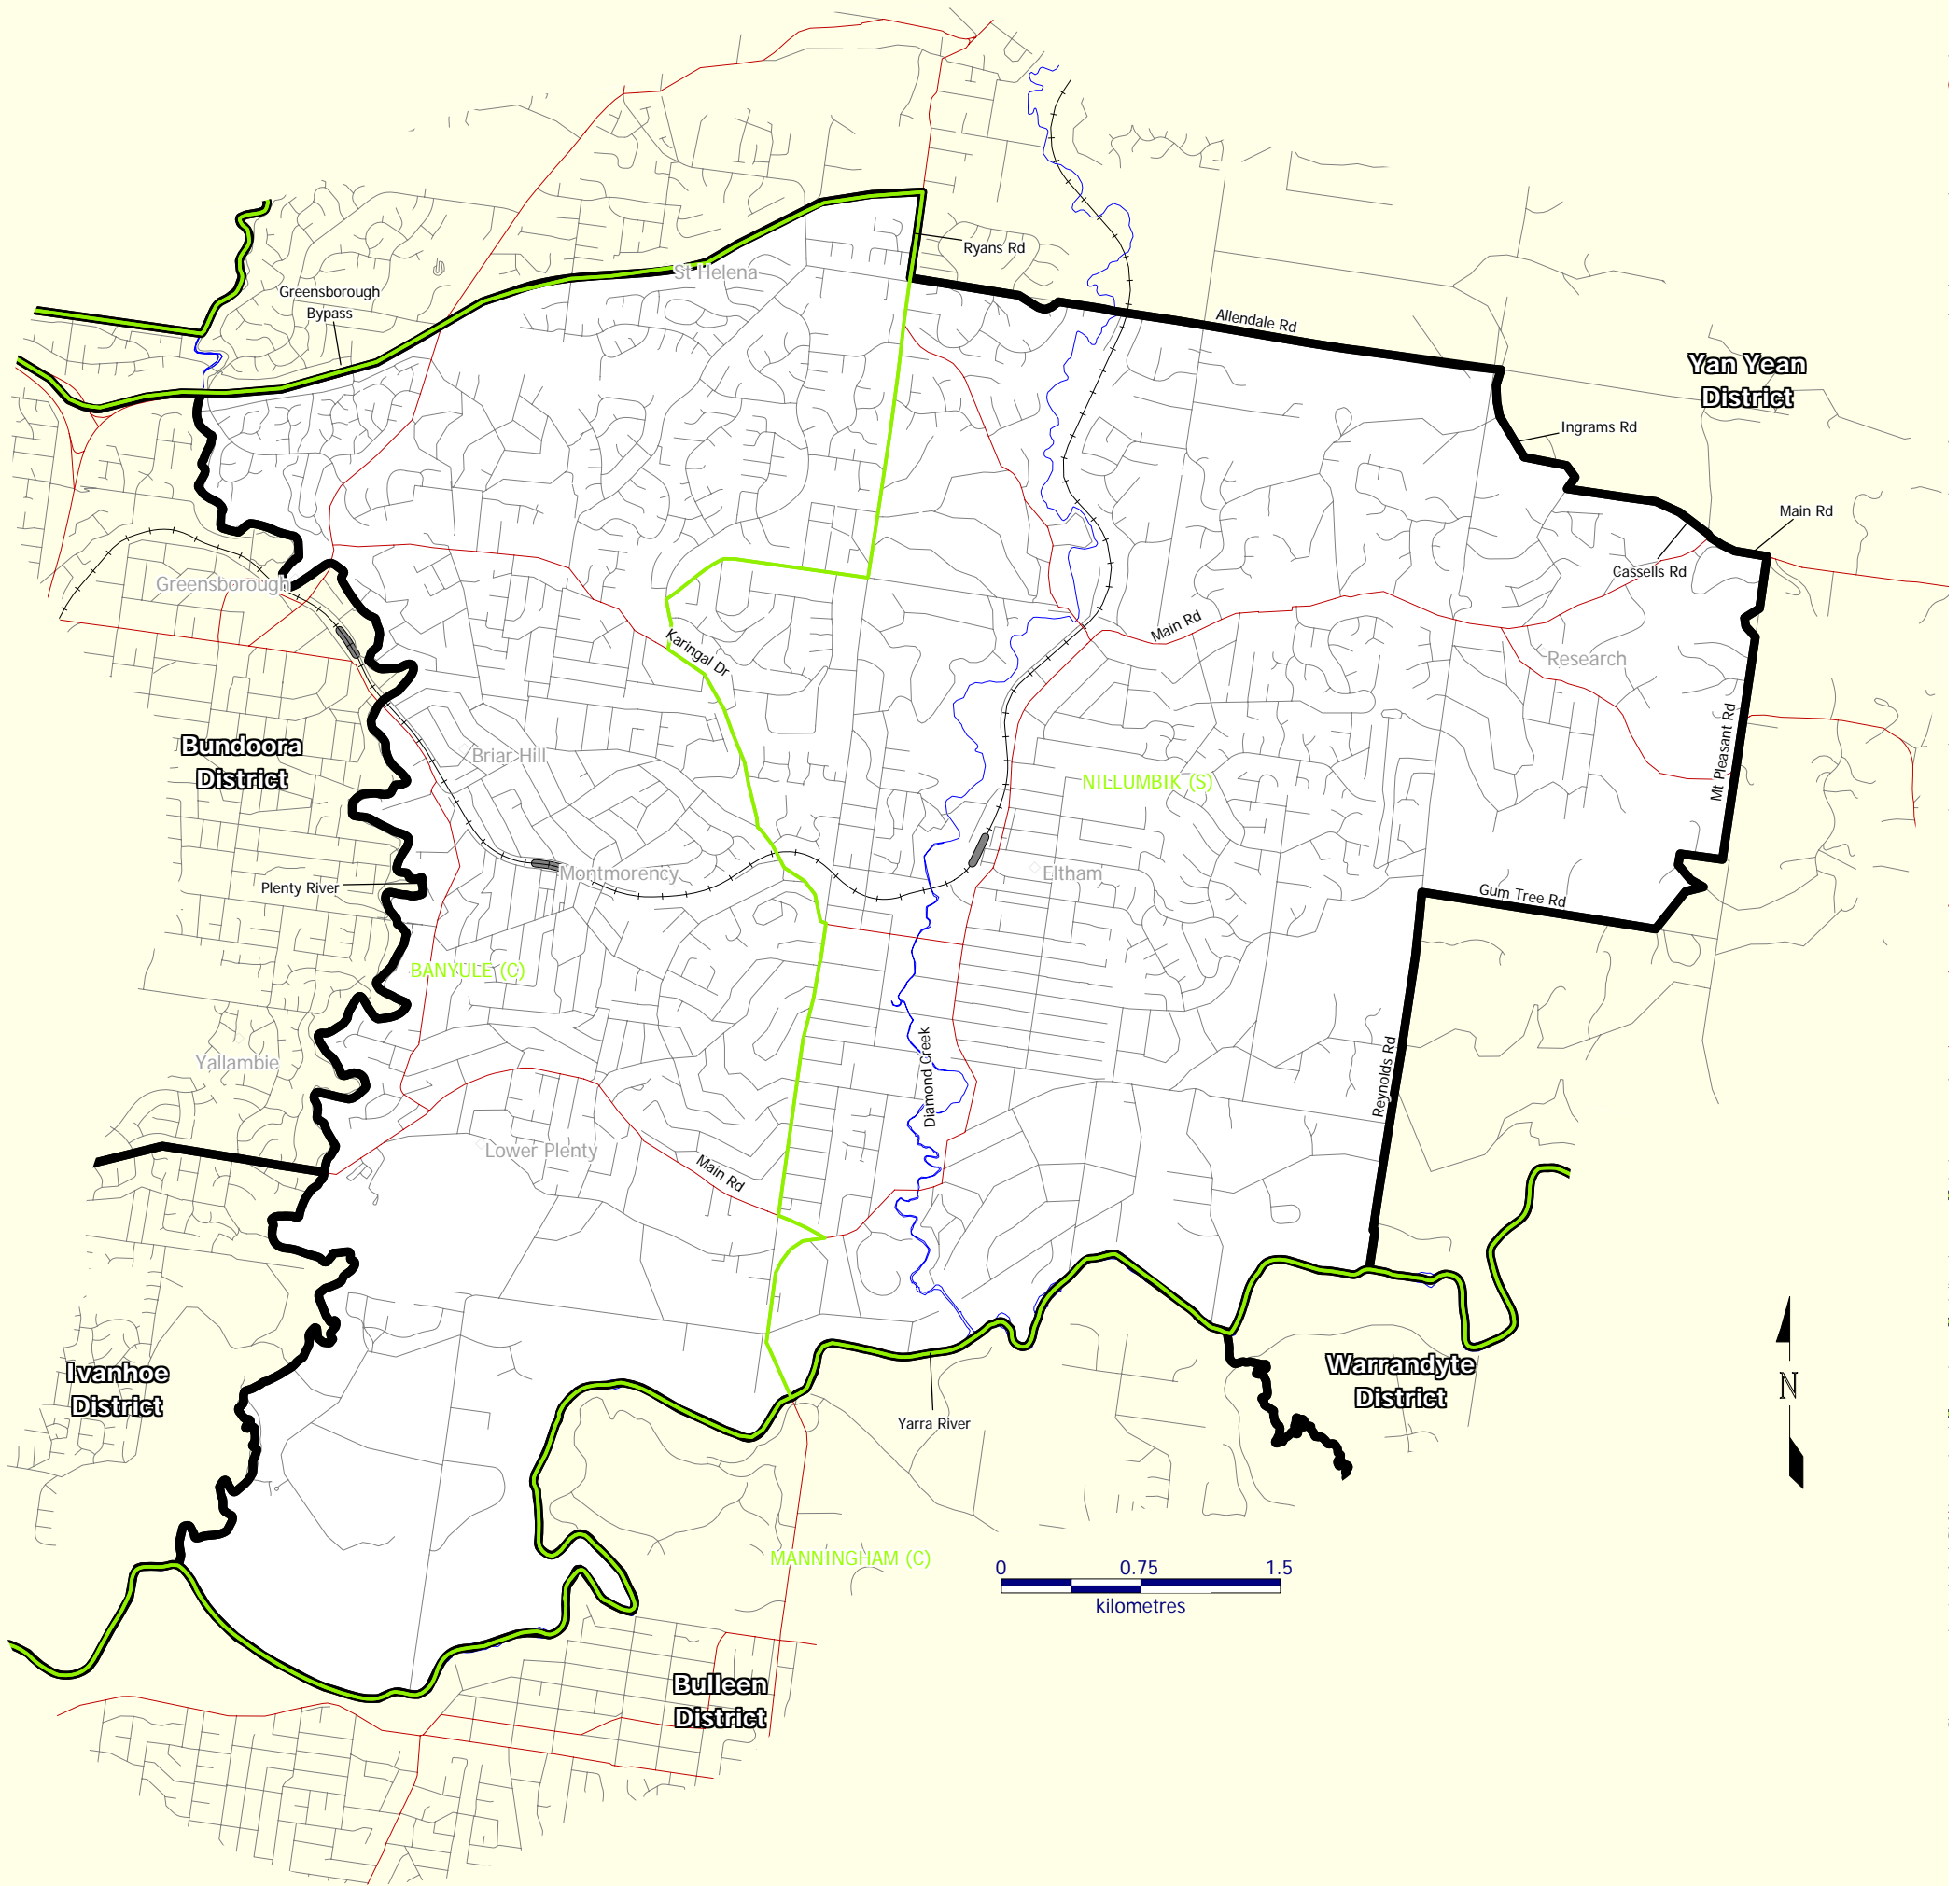

Eltham

Electoral District
2000-2001 Redivision

Legend

- District Boundary
- Municipal Boundary

Map Symbols

- Main Road
- Street
- Rivers and Creeks
- Railway Line
- Railway Station

Map prepared by the Victorian Electoral Commission
Vicmap spatial data provided by Department of Sustainability and Environment
Copyright © 2006 - State Government Victoria